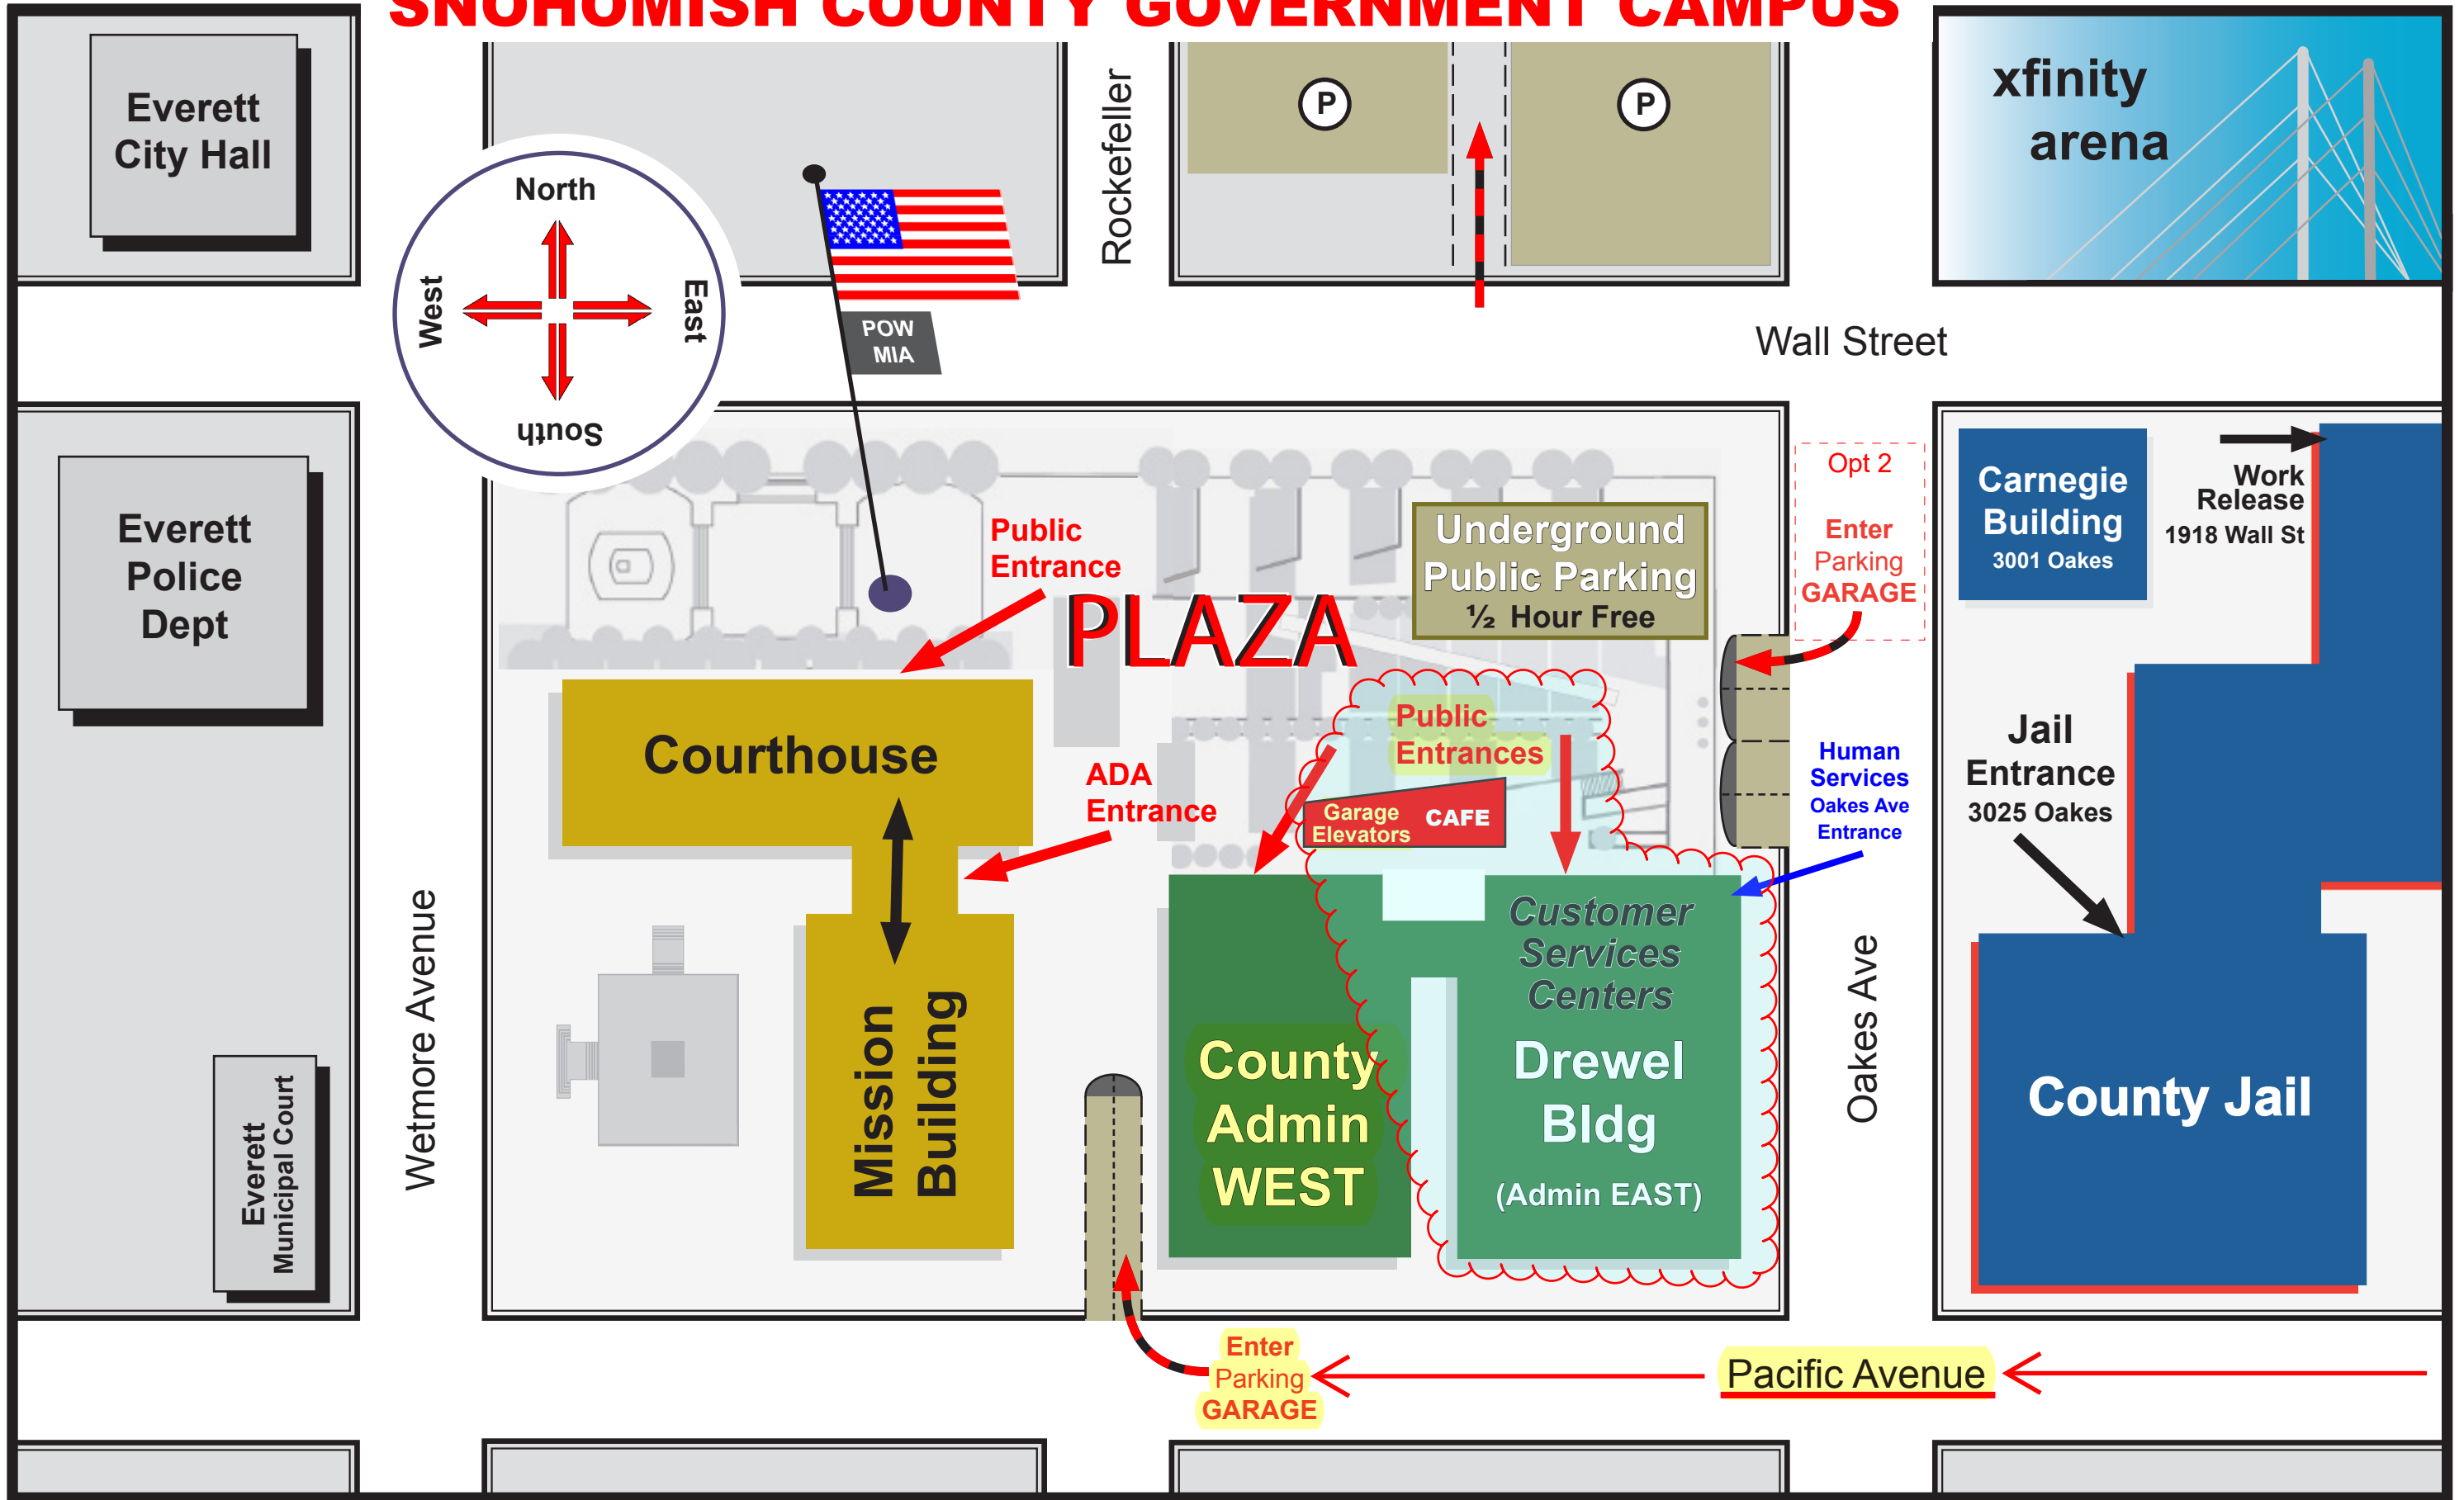

SNOHOMISH COUNTY GOVERNMENT CAMPUS

Everett City Hall

Rockefeller

Wall Street

Everett Police Dept

Everett Municipal Court

Wetmore Avenue

Courthouse

Mission Building

PLAZA

Public Entrance

ADA Entrance

Public Entrances

Garage Elevators

CAFE

County Admin WEST

Customer Services Centers
Drewel Bldg
(Admin EAST)

Human Services
Oakes Ave Entrance

Oakes Ave

Carnegie Building
3001 Oakes

Work Release
1918 Wall St

Jail Entrance
3025 Oakes

County Jail

Enter Parking GARAGE

Pacific Avenue